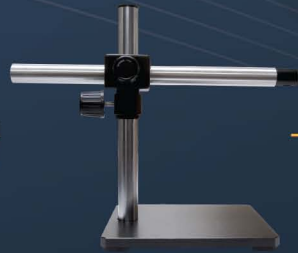

To Microsoft  
Windows PC

17" PC LCD  
CC-LCD-17X

15" Video/PC LCD  
CC-LCD-15

Sciencescope  
Video Capture Card  
CC-FG-PCI

VIDEO OPTIONS

SCIENSCOPE  
USB2 CMOS Camera  
CC-USB-CD1

SCIENSCOPE  
VGA CMOS Camera  
CC-XGA-CD2

SENTEC  
BNC CCD Camera  
CC-CCD-13

HITACHI  
BNC CCD Camera  
HIT-CCD-13

CCD / CMOS

Single Arm Boom Stand  
SB-BM2-S0

Dual Arm Boom Stand  
SB-BM2-D0

CF Articulating Arm  
SB-HX-S0

Articulating Arm  
SB-FX-01